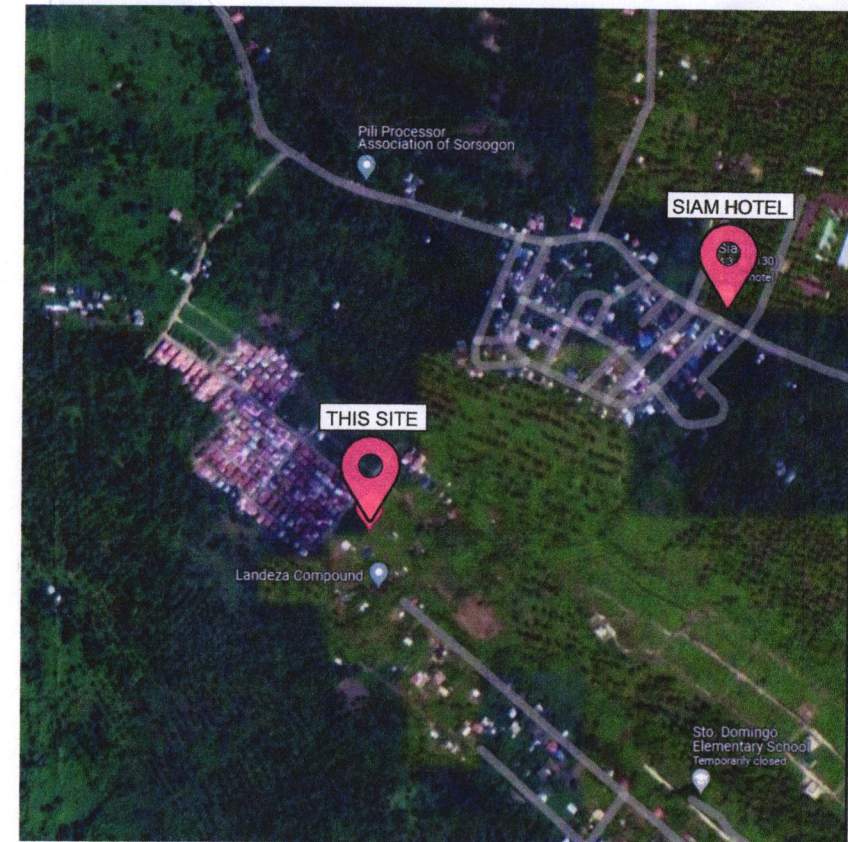

SITE DEVELOPMENT PLAN

LOCATION MAP

SORSOGON CITY
CITY ENGINEER'S
OFFICE

PROJECT TITLE:	DRAWN BY:	RECOMMENDING APPROVAL:	APPROVED BY:
LAND DEVELOPMENT			
LOCATION: SITIO SAN. LORENZO, BRGY. BIBINCAHAN EAST DIST. SORSOGON CITY.	IZRA D. HABLA ARCHITECTURAL AIDE	ROEL D. DOMER, C.E./RMP CITY ENGINEER	HON. MA. ESTER E. HAMOR CITY MAYOR